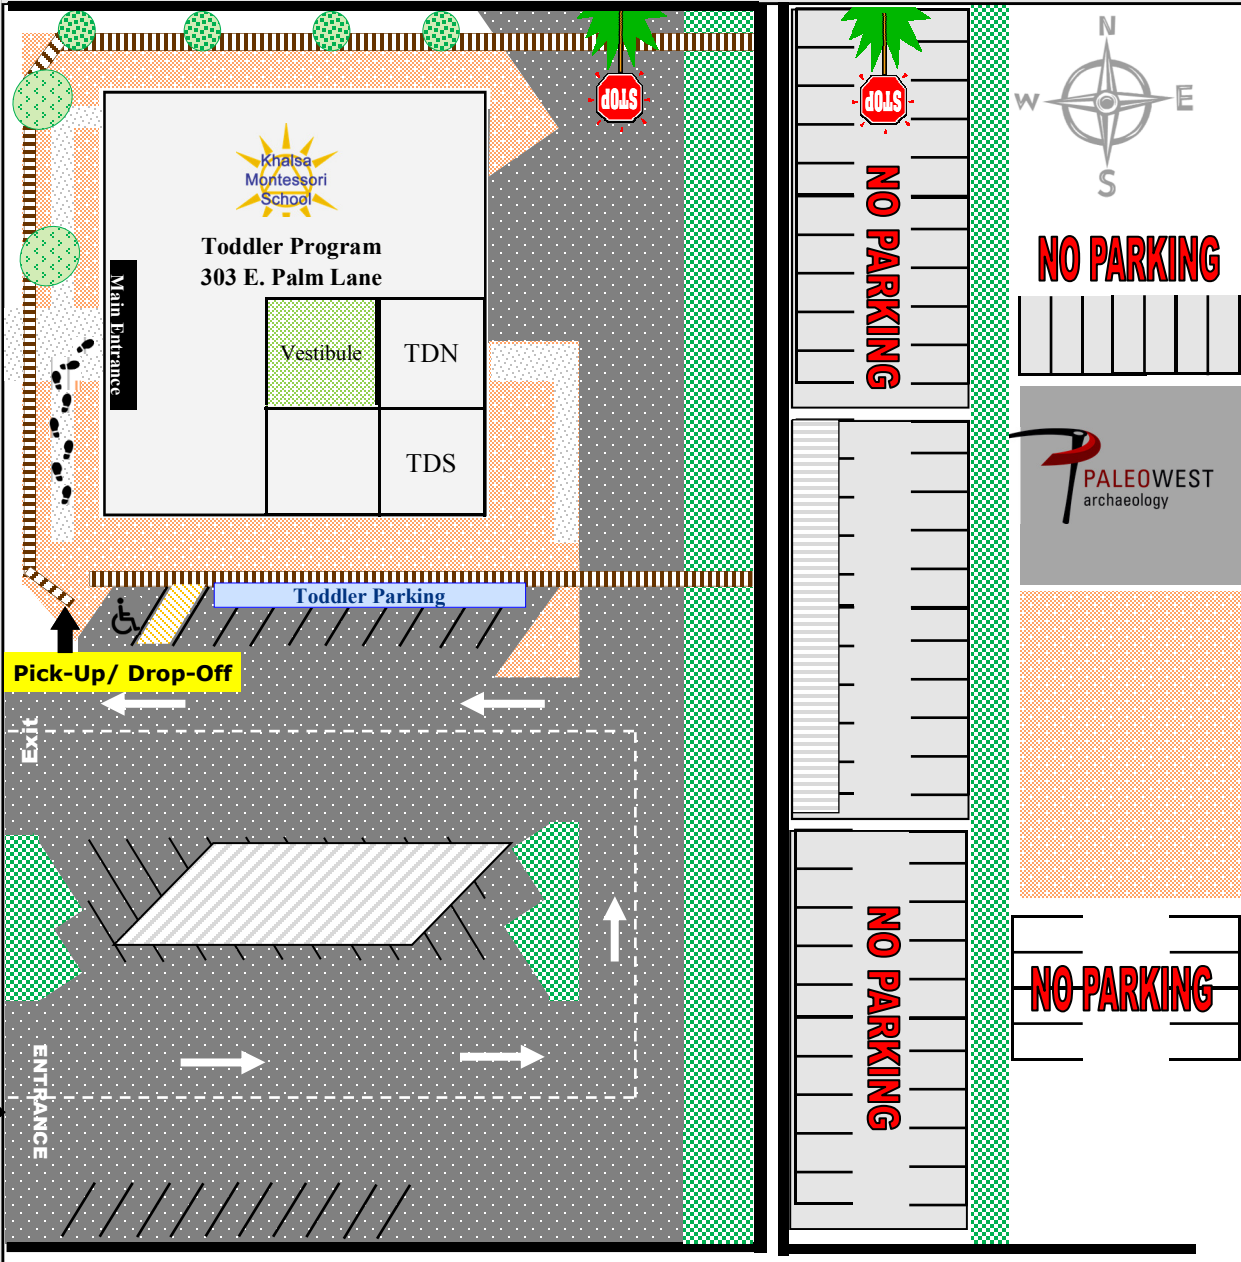

### E. PALM LANE

N. 3rd STREET

Pick-Up/ Drop-Off

Exit

ENTRANCE

Toddler Program  
303 E. Palm Lane

Main Entrance

Vestibule

**\*\*Parking Map is NOT to Scale\*\***

### **303 Parking Map**

- Toddler Program starts at 8:00am